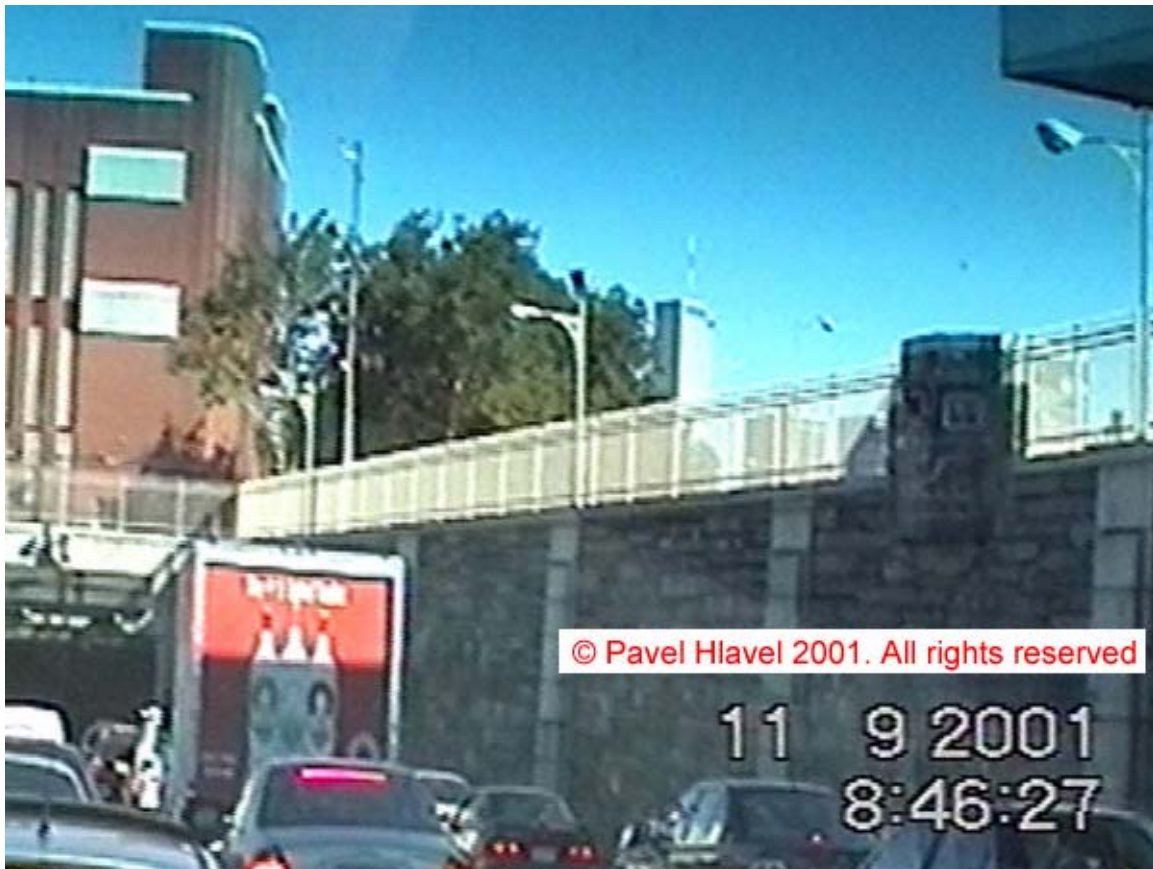

### STILL IMAGES OF THE VIDEO RECORDS USED IN CHAPTER 7

---

This appendix provides still images of the video records used to estimate the initial impact conditions of the aircraft that impacted World Trade Center (WTC) 1 and WTC 2 (see Chapter 7). A short description of each of these videos is provided in Table 7-1.

Figure A-1. Still image from Video V1 (WTC 1 impact).

Figure A-2. Still image from Video V2 (WTC 1 impact).

Figure A-3. Still image from Video V3 (WTC 2 impact).

**Figure A-4. Still image from Video V4 (WTC 2 impact).**

**Figure A-5. Still image from Video V5 (WTC 2 impact).**

**Figure A-6. Still image from Video V6 (WTC 2 impact).**

**Figure A-7. Still image from Video V7 (WTC 2 impact).**

Figure A-8. Still image from Video V8 (WTC 2 impact).